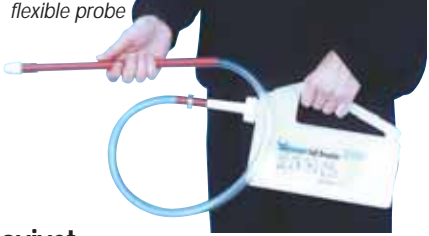

## CALF DRENCHER...

**NEW 4-LITRE MODEL**

Usual veterinarian recommendations are to administer approximately two litres of high-quality body temperature colostrum directly into the calf's stomach soon after birth. This guarantees the calf receives enough of this important foodstuff to gain the immunities it imparts. Colostrum should be tested for concentration of antibodies before use or storage. Only best quality colostrum should be used.

rigid probe

flexible probe

included

### Bovivet

rigid probe cpt	200 971	\$29.95
flexi probe cpt	200 973	\$35.95
rept rigid probe	200 975	<del>\$17.95</del> \$14.95
rept flexi probe	200 972	\$24.95

The Bovivet drenchers are probably the most widely used products around the world for the administration of colostrum and other fluids to newborn calves. They are available in two models: rigid probe and flexible probe. The rigid probe drencher allows for one-hand use, whilst the other hand is holding the calf's head. The flexible probe model allows for easy positioning of the probe without direct encumbrance of the fluid container. In both cases the probe features a knob tip especially designed to reduce the possibility of malpositioning to the lungs. Container capacity 2 litres.

### Obstetric Lubricant Pump Set

211 525	\$89.95
---------	---------

Developed specifically for veterinary lubricant needs, this sturdy plastic pump delivers 100ml per stroke. Interchangeable caps allow it to be used for pumping from 5L and 20L containers, making it also useful in the clinic to dispense to smaller containers for cars. The pump comes with 2m of hose, bevelled at the end for easy vaginal introduction, and sealing caps for 5L and 20L plastic containers.